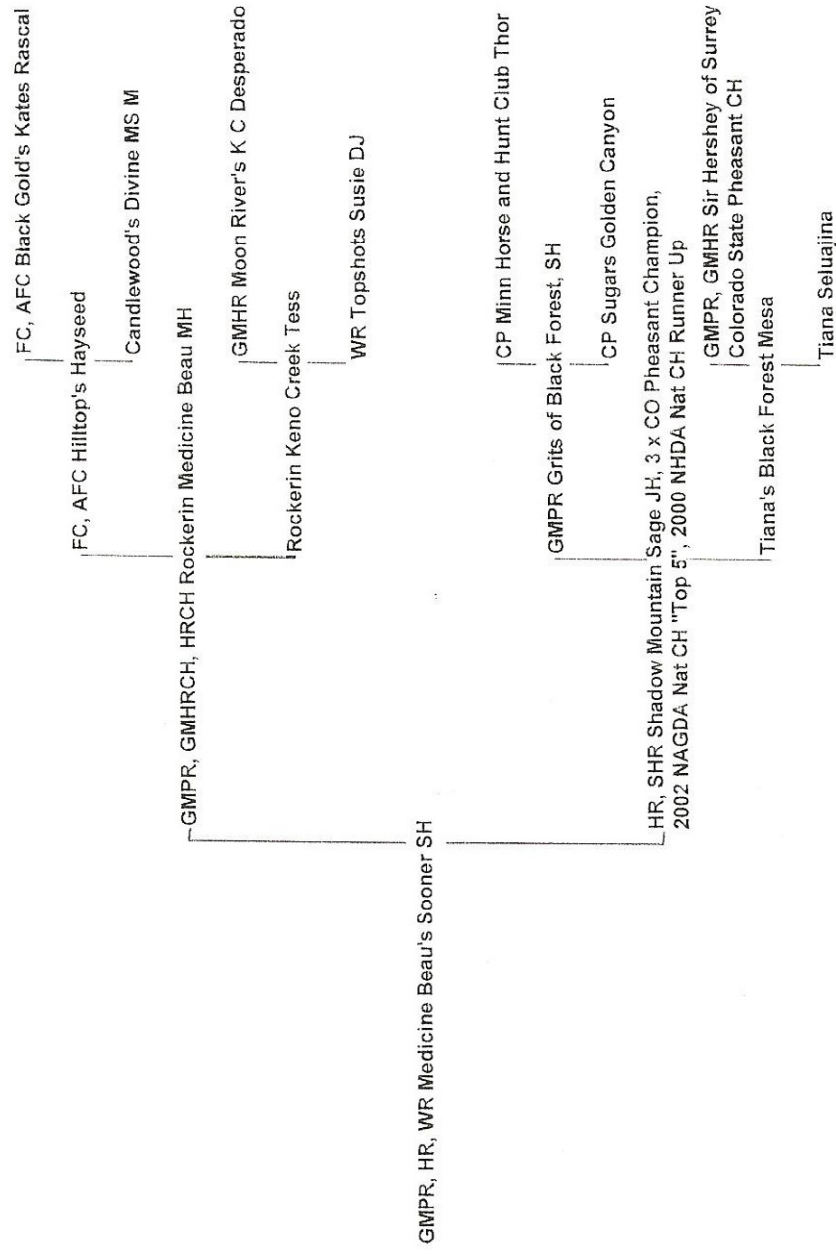

Extended Pedigree for: GMPR, HR, WR Medicine Beau's Sooner SH

Back